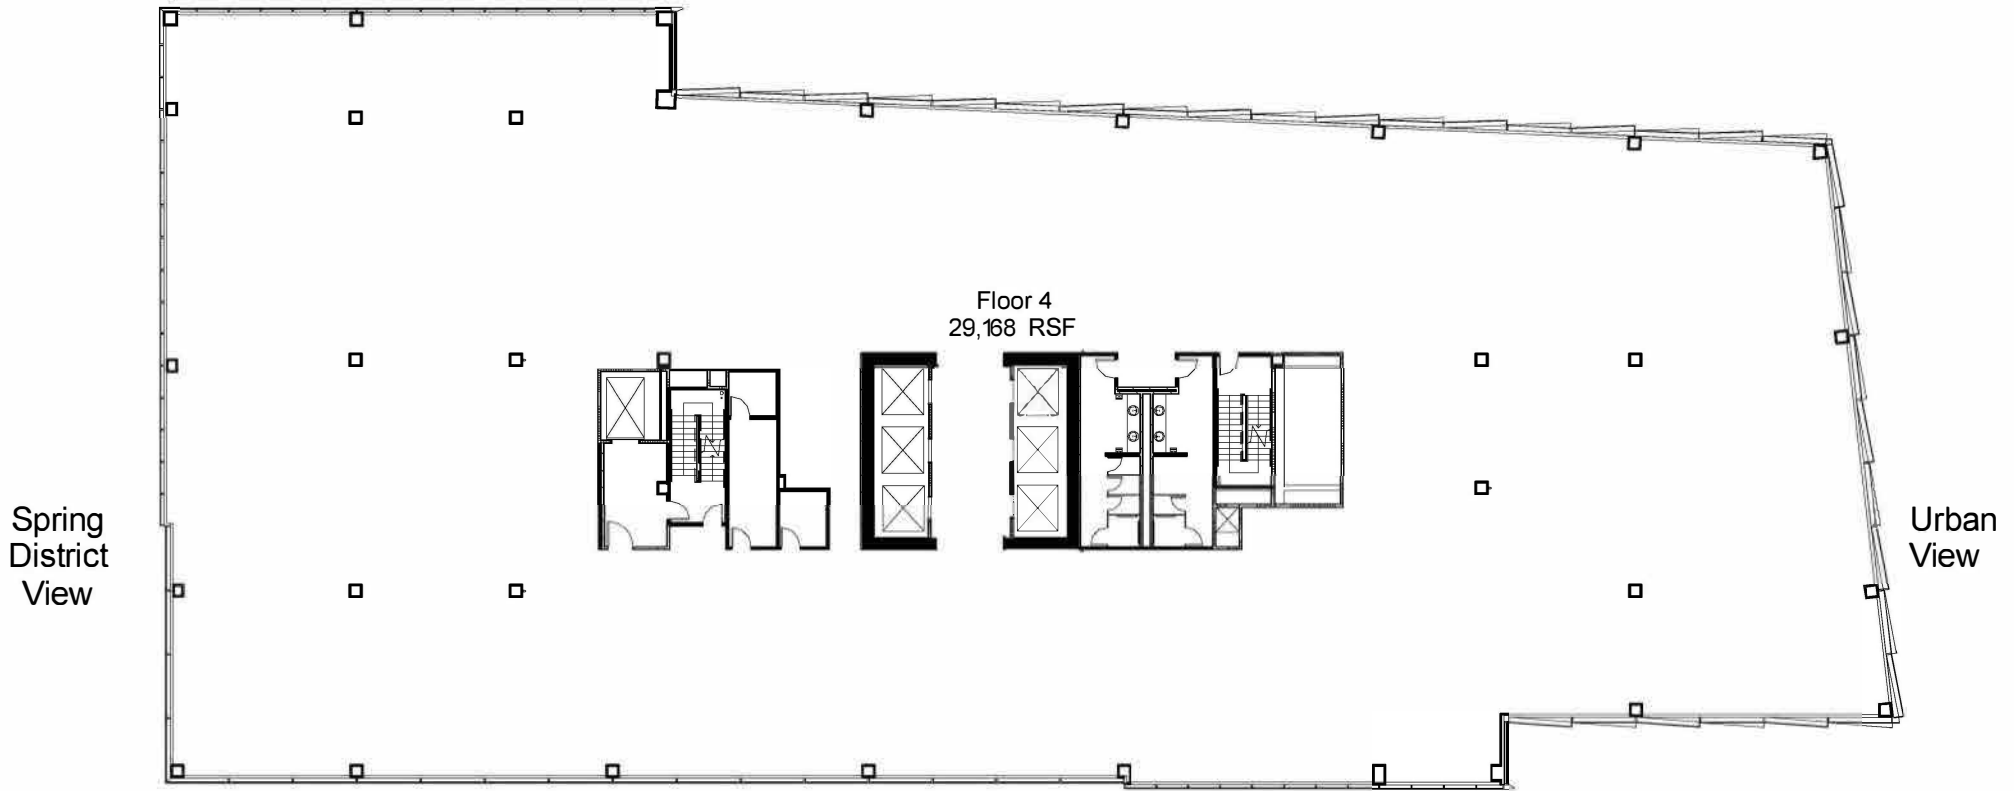

Views to the Cascade Mountains

Views to Mt. Rainier

Floor 4  
29,168 RSF

Spring District View

Urban View

Panoramic Vista

Views to Lake Washington &  
Downtown Seattle

Views to Downtown Bellevue

**BLOCK 16 / LEVEL 4 PLAN**

29,168 RSF

124th Ave NE & NE 12th St. Bellevue, WA 98005