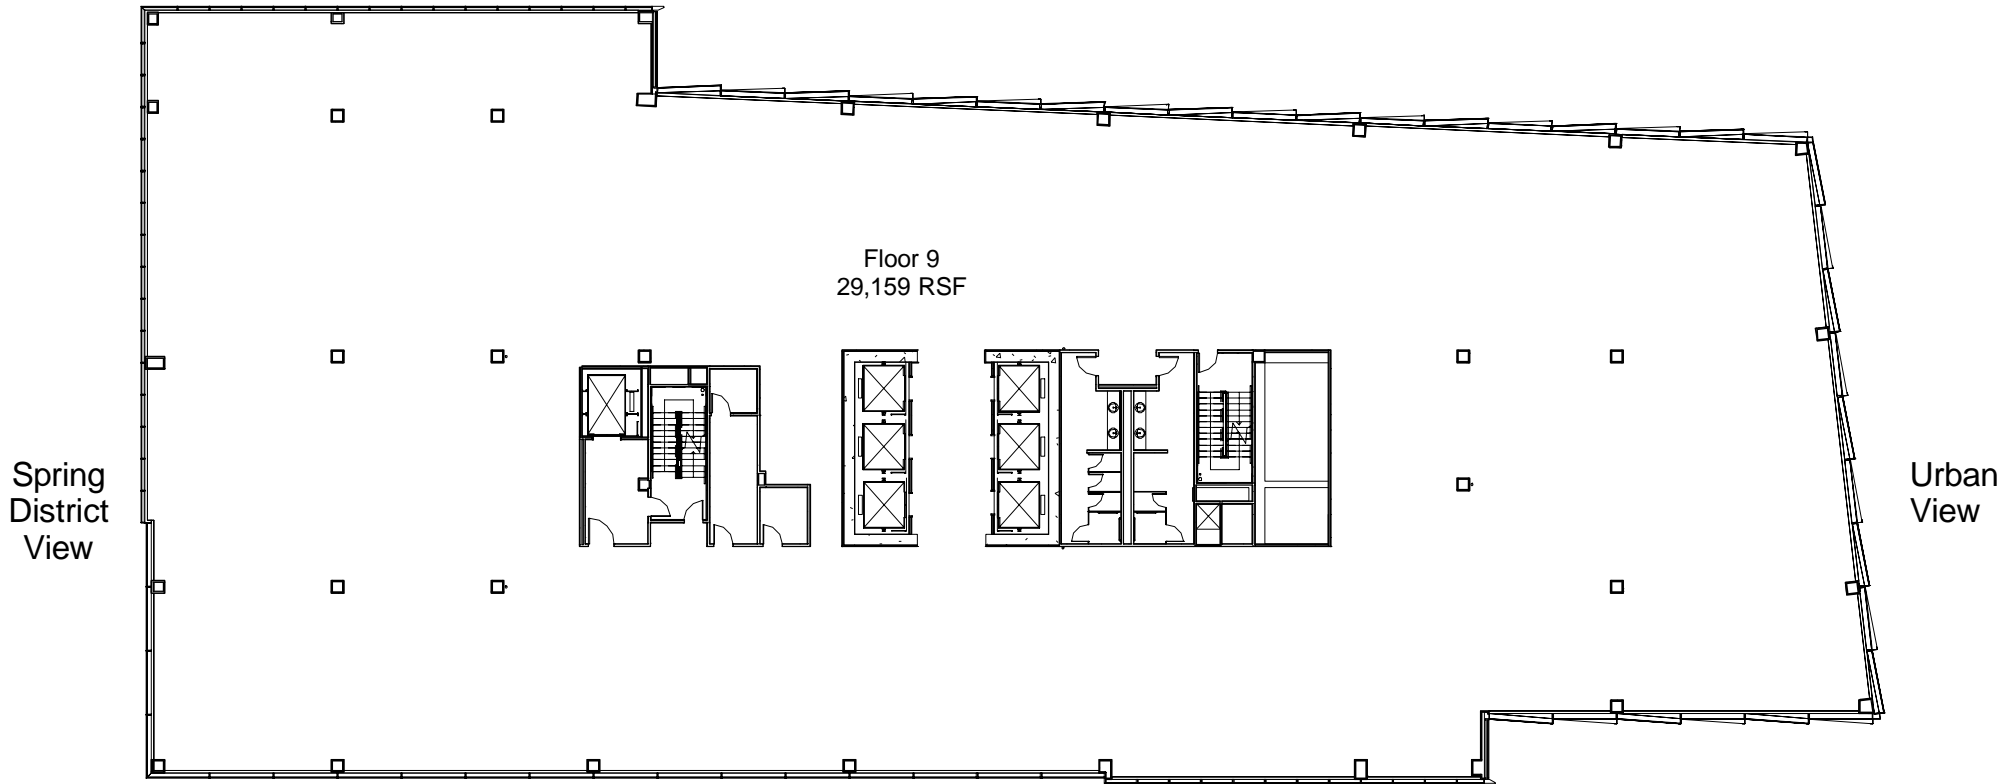

Views to the Cascade Mountains

Views to Mt. Rainier

Spring District View

Urban View

Floor 9  
29,159 RSF

Panoramic Vista

Views to Lake Washington &  
Downtown Seattle

Views to Downtown Bellevue

Floor Plan

Block 16 Floor 9  
29,159 RSF  
124th Ave NE & NE 12th St. Bellevue, WA 98005