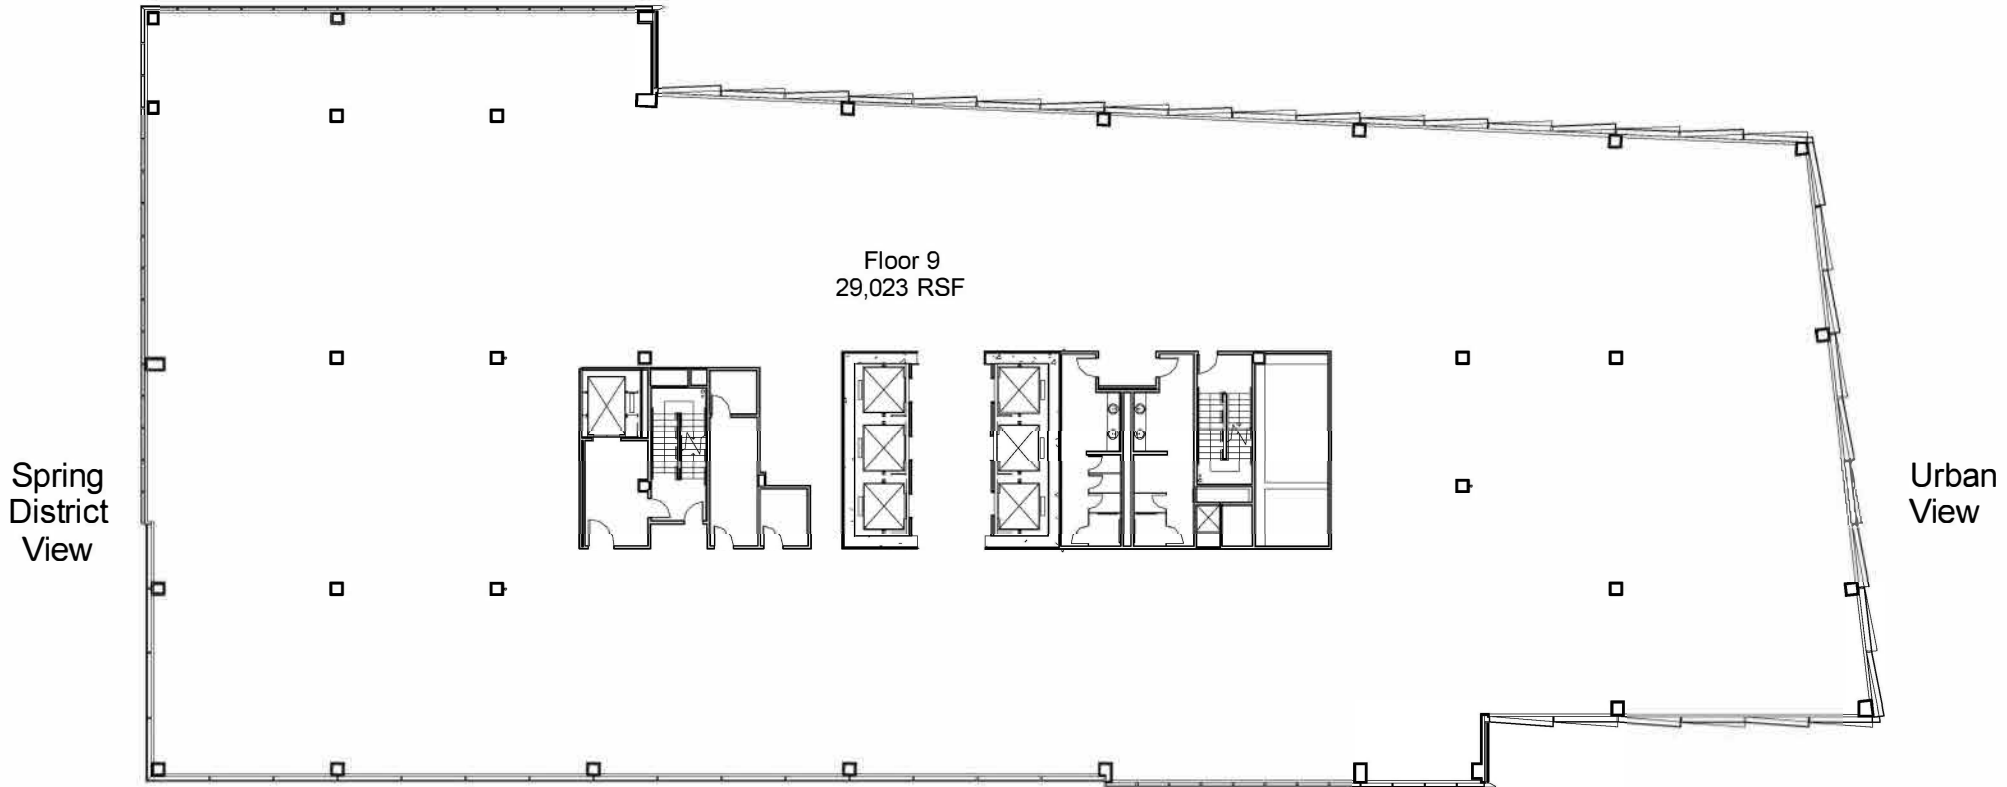

Views to the Cascade Mountains

Views to Mt. Rainier

Floor 9
29,023 RSF

Spring District View

Urban View

Panoramic Vista

Views to Lake Washington &
Downtown Seattle

Views to Downtown Bellevue

BLOCK 16 / LEVEL 9 PLAN

29,023 RSF

124th Ave NE & NE 12th St. Bellevue, WA 98005